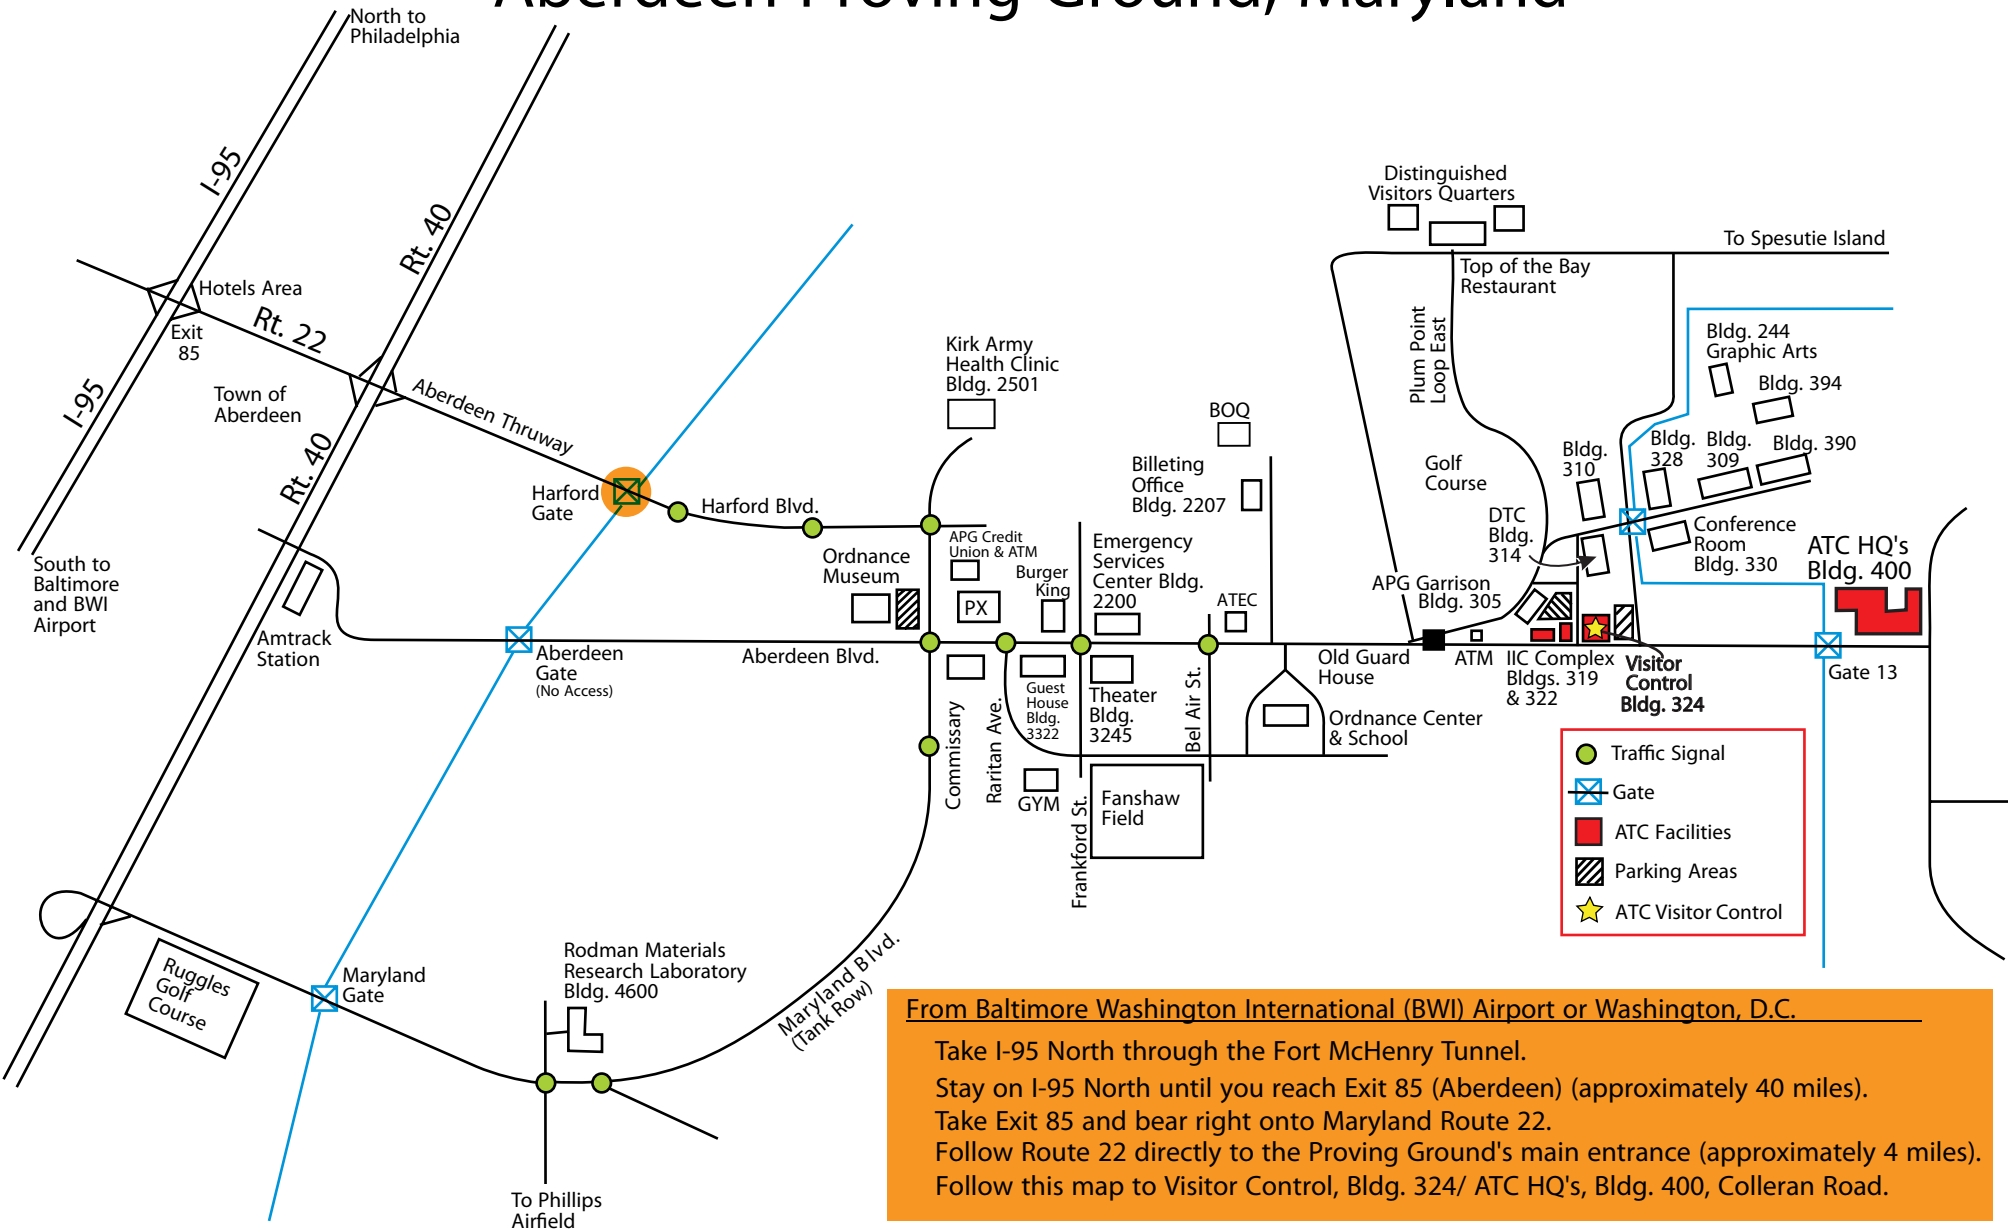

Aberdeen Test Center Aberdeen Proving Ground, Maryland

From Baltimore Washington International (BWI) Airport or Washington, D.C.

Take I-95 North through the Fort McHenry Tunnel.

Stay on I-95 North until you reach Exit 85 (Aberdeen) (approximately 40 miles).

Take Exit 85 and bear right onto Maryland Route 22.

Follow Route 22 directly to the Proving Ground's main entrance (approximately 4 miles).

Follow this map to Visitor Control, Bldg. 324/ ATC HQ's, Bldg. 400, Colleran Road.